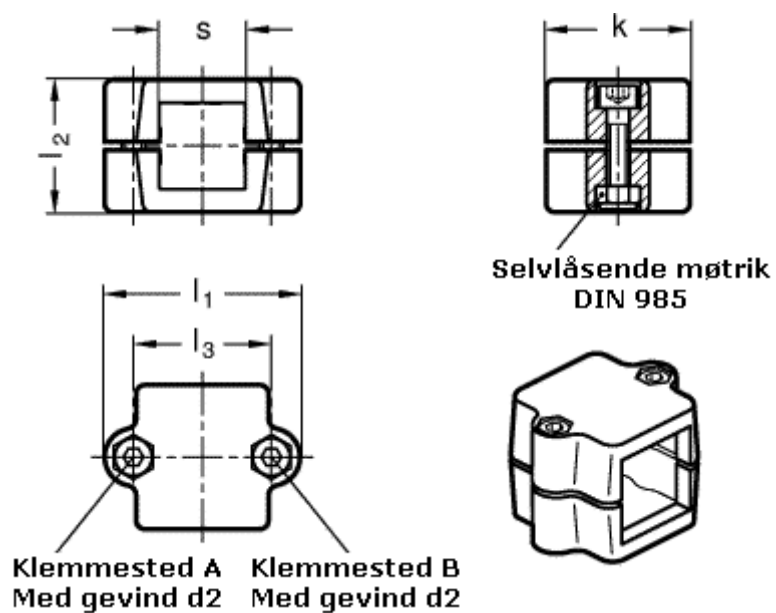

Article number: 20241V30422SW
Description: E+G Tube connector
GN 241-V30-42-SW

Measures

d2 = M 8

k = 50

l1 = 68

l2 = 46

l3 = 48

s = 30